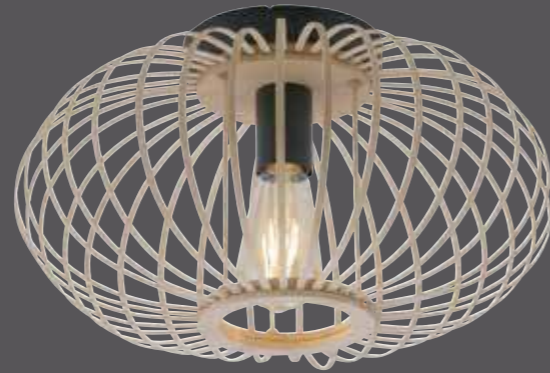

JUST LIGHT.

998434 / 999160 - RACOON

DE

GB

FR

ES

HR

HU

IT

NL

998434 / 999160

230V / 50Hz~

1x E27 max. 40W

2x

2x

JUST LIGHT.