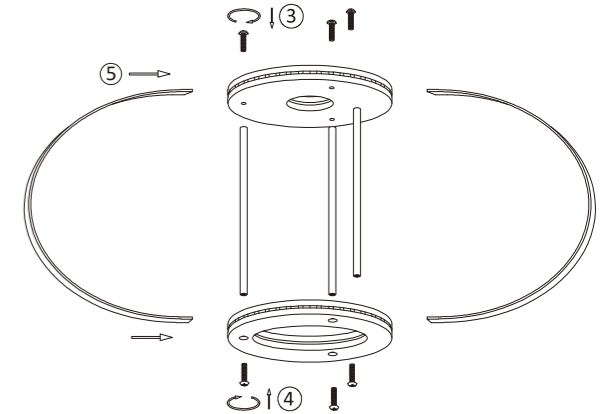

IT

NL

998434 / 999160

230V / 50Hz~

1x E27 max. 40W

2x

2x

JUST LIGHT.