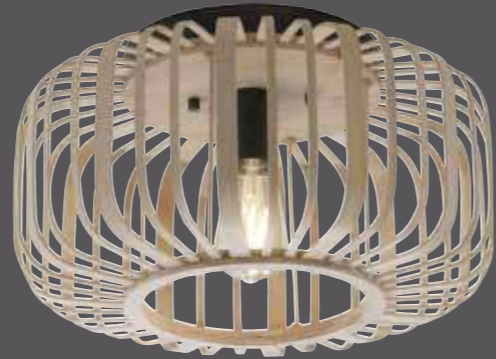

JUST LIGHT.

DE

GB

FR

ES

HR

HU

IT

NL

998436

230V / 50Hz~

1x E27 max. 40W

2x

2x