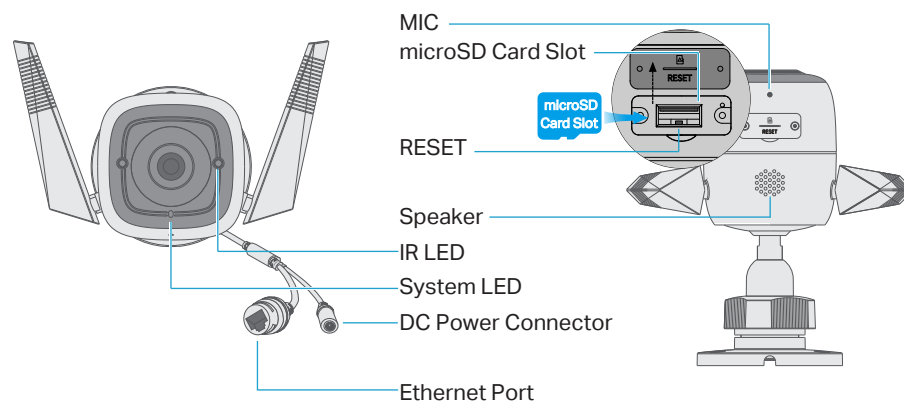

*microSD card needs to be purchased separately.

// Specifications

Camera

- Image Sensor: 1/2.7"
- Resolution: 3MP (2304 × 1296)
- Night Vision: 850 nm IR LED (up to 98 ft)
- Lens: F/NO: 2.2; Focal Length: 3.89 mm
- Viewing Angle: FOV=104°

// Specifications

Hardware

- Port: Ethernet through RJ45 Port
- Button: RESET button
- LED: System LED
- Adapter Input: 100-240 V, 50/60 Hz, 0.3 A
- Adapter Output: 9.0 V, 0.6 A (DC Power)
- External Storage: microSD card slot (Supports up to 128GB)
- Dimensions (W x D x H): 5.6*4.1*2.5 in. (142.3*103.4*64.3 mm)