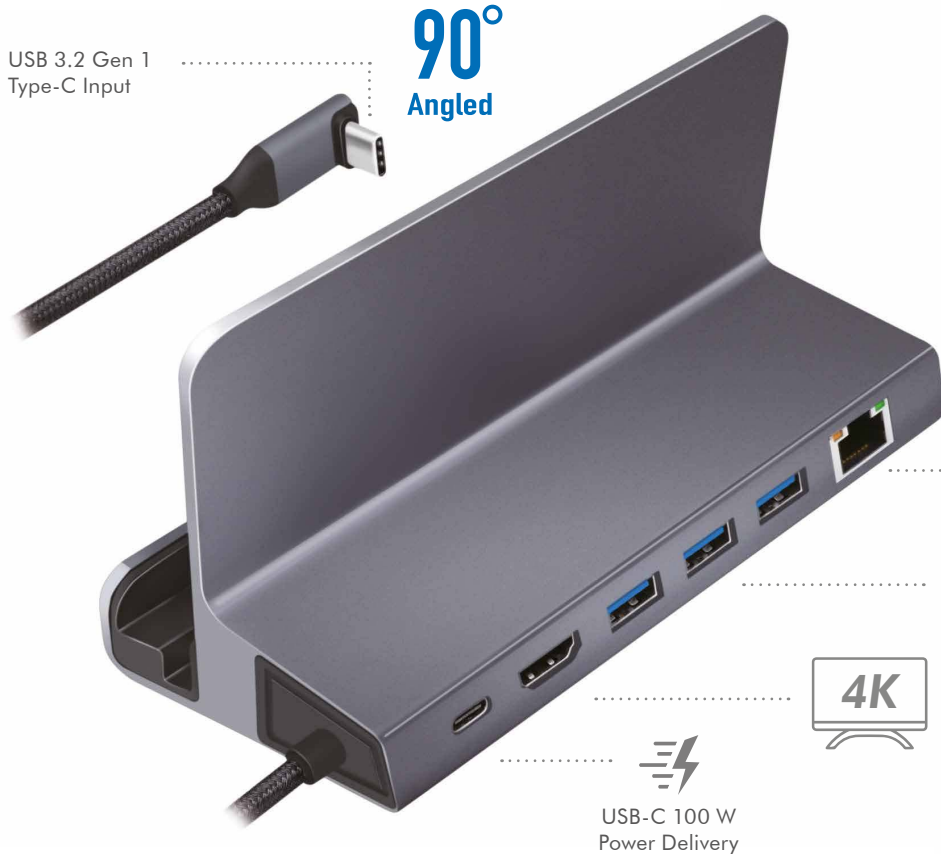

# LogiLink®

USB-C™ Docking Station  
Stand for Steam Deck™ &  
iPad®

Art. No.: UA0408

**100 W**  
USB-C PD

**Fast**  
Charging

**3x**  
USB Ports

**HDMI**  
4K/60 Hz

**Gigabit**  
Ethernet

## Expand Your Potential

This USB-C Docking Station is a portable and lightweight 6-in-1 expansion dock; offers convenient access to multiple devices on your Steam Deck™, iPad, game consoles and other USB-C devices.

## 6-in-1 Expansion

Instantly expand your USB-C device with:

- 1x HDMI output port
- 1x RJ45 port
- 3x USB 3.0 ports
- 1x USB-C PD 100 W

USB 3.2 Gen 1  
Type-C Input

90°  
Angled

RJ45 Gigabit  
Ethernet Port

## Lighting-Fast USB-C Charging

Supports a maximum input of 100 W, which gives you high speed charging to your device while maintaining full functionality of all other ports.