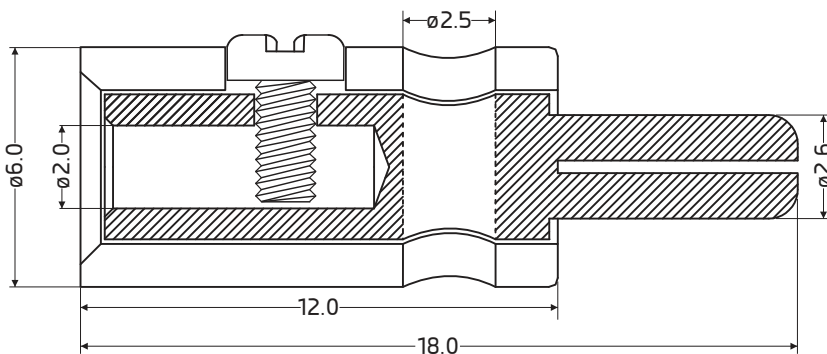

Best. Nr. 800 562

Miniature Connector Set, 2.6mm - 90pcs
Male plug with Female socket, 9 colors
Red / Black / Blue / Yellow / Green /
White / Orange / Grey / Brown x5
Mini Screwdriver x1

Specification

Insulator material: ABS
 Contact material: Copper
 Plating: Nickel
 Voltage rating: 30 V/DC
 Current rating: 2A
 Contact resistance: 5m Ω max.
 Insulation resistance: 100M Ω min.
 Operating temperature: -10°C to 85°C
 Wire cross section: 0.5-1.5 mm²