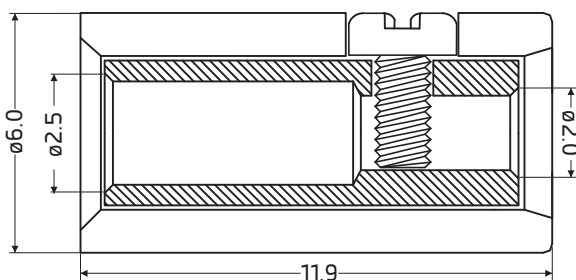

Best. Nr. 800 562

Miniature Connector Set, 2.6mm - 90pcs
Male plug with Female socket, 9 colors
Red / Black / Blue / Yellow / Green /
White / Orange / Grey / Brown x5
Mini Screwdriver x1

Specification

Insulator material: ABS
 Contact material: Copper
 Plating: Nickel
 Voltage rating: 30 V/DC
 Current rating: 2A
 Contact resistance: 5m Ω max.
 Insulation resistance: 100M Ω min.
 Operating temperature: -10°C to 85°C
 Wire cross section: 0.5-1.5 mm²