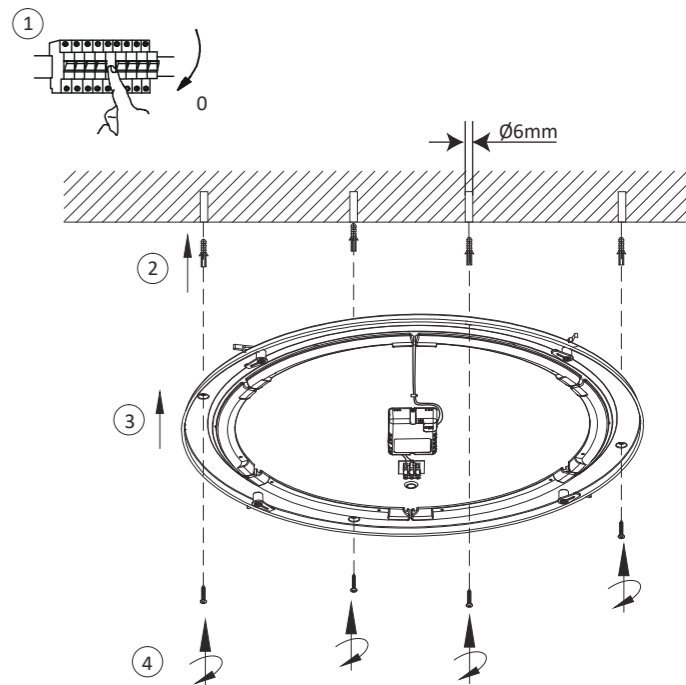

DE

DE Dieses Produkt enthält eine Lichtquelle der Energieeffizienzklasse <E>.

GB This product contains a light source of energy efficiency class <E>.

FR Ce produit comprend une source de lumière de classe d'efficacité énergétique <E>

ES Este producto contiene una fuente de luz de la clase de eficiencia energética <E>.

HR Ovaj proizvod sadrži izvor svjetlosti energetskog razreda <E>.

HU Ez a termék <E> energiahatékonysági osztályba tartozó fényforrást tartalmaz.

IT Questo prodotto contiene una sorgente luminosa della classe di efficienza energetica <E>.

NL Dit product bevat een lichtbron van energie-efficiëntieklasse <E>.

GB

FR

ES

HR

HU

IT

NL

997337 - ANIKA

JUST LIGHT.

JUST LIGHT GmbH

Olakenweg 36 · D-59457 Werl

☎ +49(0)2922 9721 9290

✉ Kundenservice@neuhaus-group.de

www.just-light.info

997337

230V / 50Hz~

LED 1x LED-Board 370V DC/54 W

LED 54 W

6.600 lm

60 W

2.900 lm

t 25.000 h

T_K 2.700 -5.000 K

15.000 x

< 0,5 s

1x 3x 4x 4x
2x AAA 1,5V