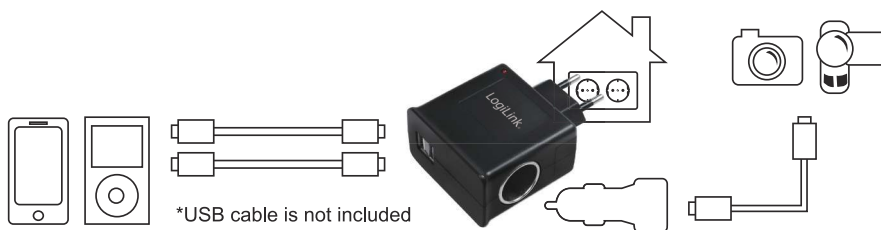

LogiLink®

AC/DC Power Adapter

Art. No.: PA0046

Suitable for the cigarette lighter connector to use at home!

Features:

- » Provide DC power to your appliances
- » Over voltage protection and short protection

Specification:

| | |
|-------------------------|-------------------------------|
| Input | AC 100-240V, 50/60Hz, 1A max. |
| Cigarette Socket Output | DC 12V, 1A max. (12W) |
| 2 USB Ports Output | DC 5V, 1A max. (5W) |
| Humidity | 5%~90% |
| Storage Temperature | -10°C ~45°C |
| Operating Temperature | 25°C~30°C |
| Dimension | 95 x 63 x 37mm |
| Weight | 82g |