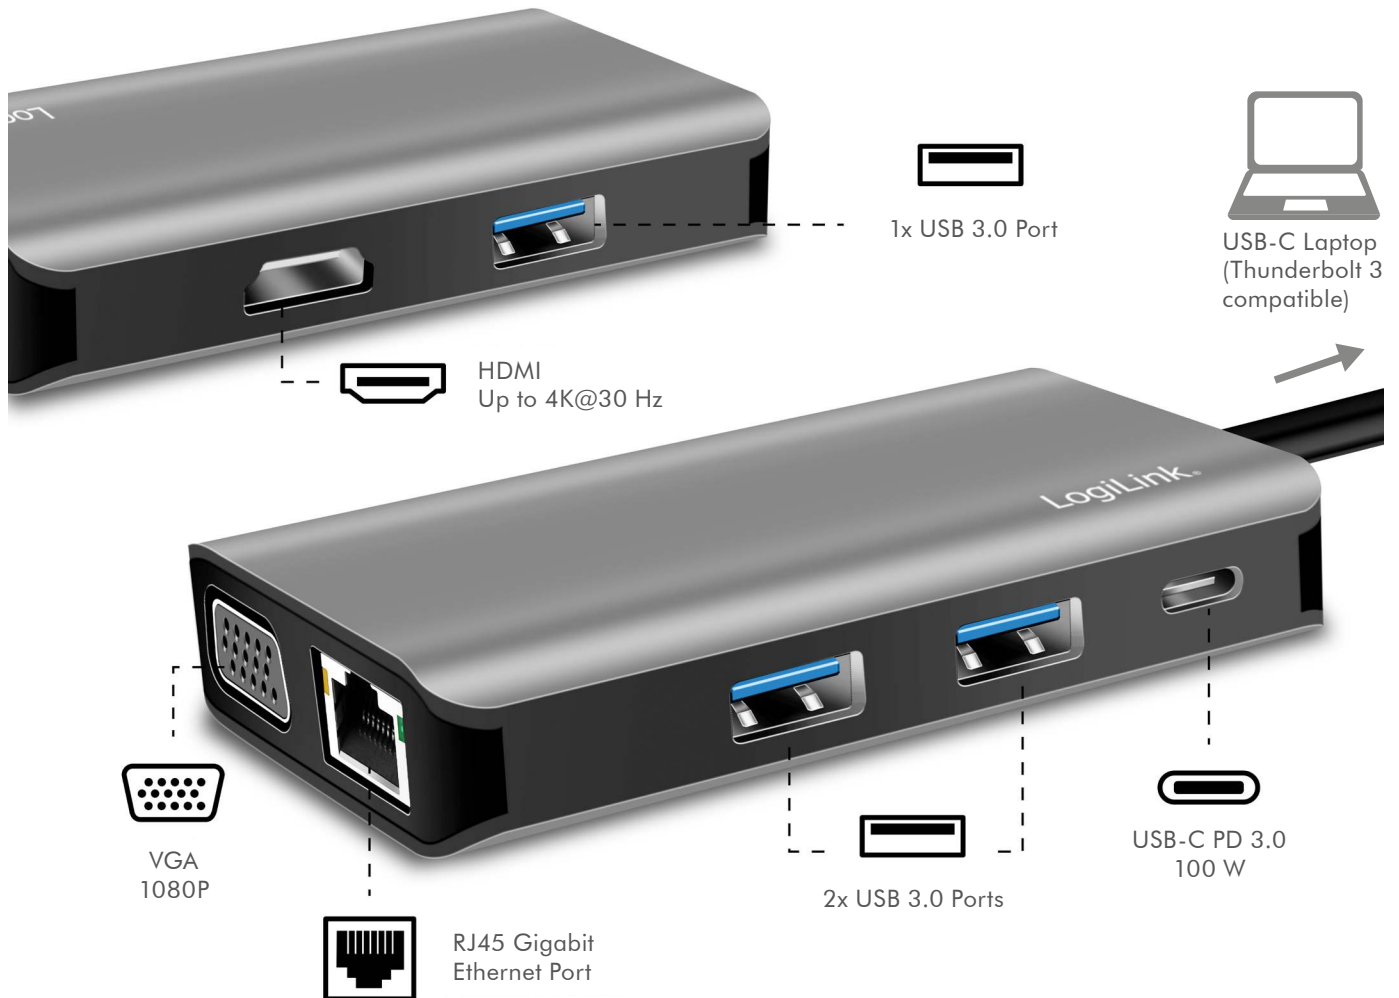

LogiLink®

USB 3.2 Gen 1 USB-C™
Docking Station
7-Port, 100 W USB-PD

Art. No.: UA0410

Expand Your USB-C Devices' Capabilities

This USB-C Docking Station is a portable and lightweight 7-in-1 expansion dock; simply connect projectors, 4K monitors, USB flash drives and gigabit ethernet on your USB-C laptop/tablet. The extra USB-C PD port keeps your laptop charging while providing power to each external device. Great for increasing your work efficiency and making life easier.

7-in-1 Expansion

Instantly expand your USB-C laptop/tablet with:

- 1x RJ45 Gigabit Ethernet port
- 1x HDMI output port
- 1x VGA output port
- 3x USB 3.0 ports
- 1x USB-C PD 100 W

Convenient USB-C Charging

Power supply via the 100 W USB-C Power Delivery port for keeps your laptop/tablet fully charged while you're using all the other devices on the docking.

Fast Data Transfer

Connect your laptop/tablet via the USB-C port (Thunderbolt 3 compatible) to give you extra ports to connect your peripherals. Quick data transfer speeds up to 5 Gbps.

Crystal Clear & Simultaneous Video Output

Extend up to two monitors through one HDMI port and one VGA port at the same time. Easily stream videos to a HDTV, monitor or projector; enjoy your crisp and colorful pictures.