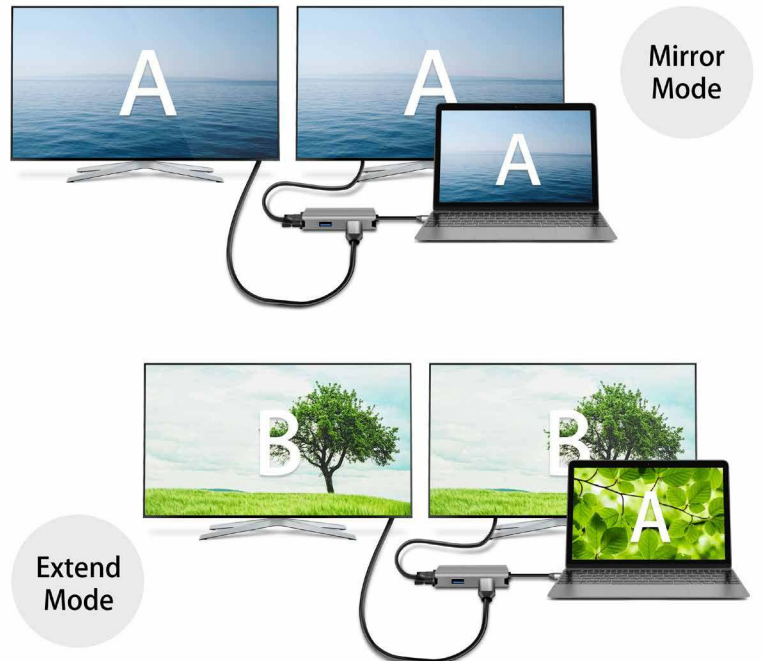

7-in-1 Expansion

Instantly expand your USB-C laptop/tablet with:

- 1x RJ45 Gigabit Ethernet port
- 1x HDMI output port
- 1x VGA output port
- 3x USB 3.0 ports
- 1x USB-C PD 100 W

Convenient USB-C Charging

Power supply via the 100 W USB-C Power Delivery port for keeps your laptop/tablet fully charged while you're using all the other devices on the docking.

Fast Data Transfer

Connect your laptop/tablet via the USB-C port (Thunderbolt 3 compatible) to give you extra ports to connect your peripherals. Quick data transfer speeds up to 5 Gbps.

Crystal Clear & Simultaneous Video Output

Extend up to two monitors through one HDMI port and one VGA port at the same time. Easily stream videos to a HDTV, monitor or projector; enjoy your crisp and colorful pictures.

Steady Internet Performance

RJ45 Gigabit Ethernet Network Port provides stable and fast network transmission (10M/100M/1000 Mbps). Allows you to transfer large files or make backups to a server and network storage device.