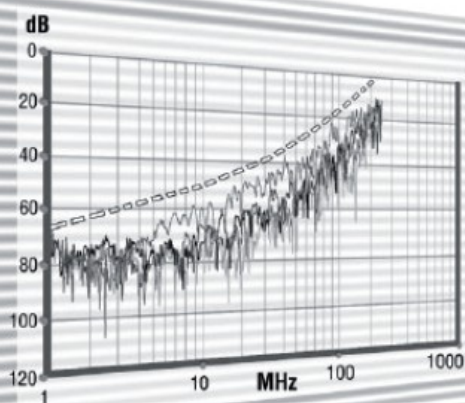

Systemcable S/FTP CAT6 250 Mhz PIMF

Overall Shielding Alu Foil 0,025 Single -
Braiding 80x0,12mm Aluminium - AWG24/1 CU

OD = 7,0 mm - PVC - Grey

Technical Information:

FREQUENZ FREQUENCY	DÄMPFUNG dB/100 m ATTENUATION dB/100 m	NEXT dB	ps NEXT dB	ACR dB/100 m	ps ACR dB/100 m
1 MHz	2,0	80	75	78,0	73,0
4 MHz	3,8	74	73	70,2	69,2
10 MHz	5,8	71	70	65,2	64,2
16 MHz	7,4	70	64	62,6	56,6
20 MHz	8,4	65	61	56,6	52,6
31,25 MHz	10,6	62	60	51,4	49,4
62,50 MHz	15,4	58	58	42,6	42,6
100 MHz	19,7	50	50	30,3	30,3
155 MHz	25,0	50	50	25,0	25,0
200 MHz	29,0	50	50	21,0	21,0
250 MHz	33,0	50	50	17,0	17,0

ACR