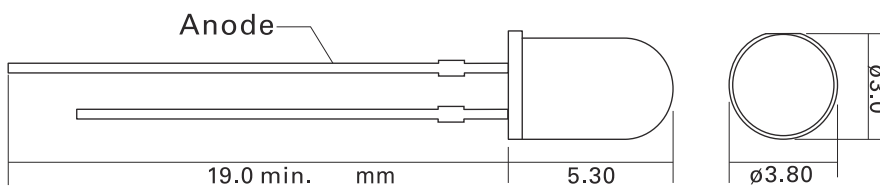

ø3mm Standard LED Set, Blue, 100pcs Item no.: 18020020

Light Source: Blue
 Lens color: Diffuse
 Chip material: InGaAlP
 Wavelength: 460-465nm
 Max. Luminous intensity: 1500mcd
 Viewing angle (typ.): 30°
 Forward current (max.): 20mA
 Forward voltage (typ.): 3.0V
 Operating temperature: -25°C - 80°C
 Storage temperature: -30°C - 100°C

Dimension: mm±0.2