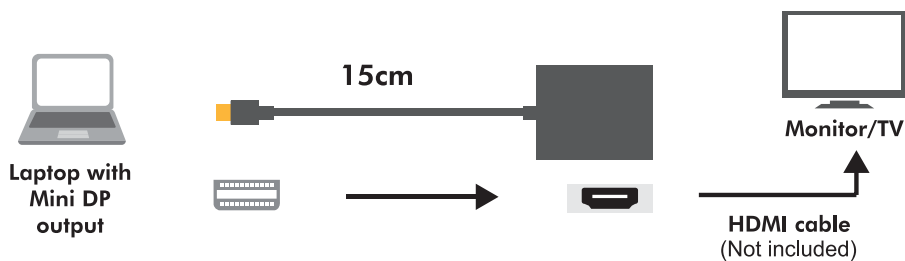

LogiLink®

4K Mini DisplayPort to HDMI Adapter

Art. No.: CV0036B

CV0036B is a new generation Mini DisplayPort™ to HDMI™ converter that receives both video and audio streams from an upstream Mini DisplayPort Source link and converts to a HDMI output.

Features:

- » Integrates a complete DisplayPort receiver and complete HDMI transmitter for video format conversion
- » Compliant with DisplayPort 1.2 input, video and audio
- » Compliant with HDMI high speed with Ethernet specification
- » Up to 300MHz color Rate for Stereoscopic 3D
- » Low power consumption (standby mode 25mW)
- » Maximum resolution 3840 x 2160@30Hz
- » Supports HDCP1.3 content protection
- » Supports multiple color format: RGB 6/8/10/12 bpc (bit per component), YCbCr 4:4:4, and YCbCr 4:2:2 8/10/12 bpc
- » Powered from Mini DisplayPort port source

Specification:

Input Connector	Mini DisplayPort Male 20pin
Output Connector	HDMI Female type A 19pin
Vertical Frequency Range	50/60Hz
Video Amplifier Bandwidth	Up to 5.4Gbps
Resolution	Max. resolution 3840 x 2160@30Hz Support 3D mode