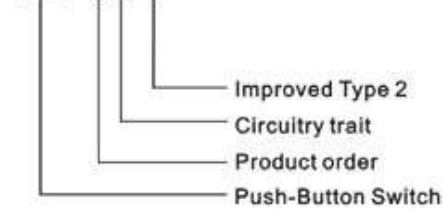

Druckschalter/-Taster Serie PBS-12x

Ordering Information

PBS - 10 B - 2

Specification:

1. Rating: 3A 125VAC; 1A 250VAC
2. Contact Resistance: 20m Ω max.
3. Insulation Resistance: 500VDC 100M Ω min.
4. Dielectric strength: 1000VAC, 1Minute
5. Electrical Life: 50,000 Cycles

Circuitry trait

A	ON — OFF	Push on/Push off	With lock
B	OFF — (ON)	Push on	Momentary (Open type)
C	ON — (OFF)	Push off	Momentary (Close type)

() : Indicates Momentary

Push-button color

Red	White
Green	Black
Orange	Yellow
Blue	