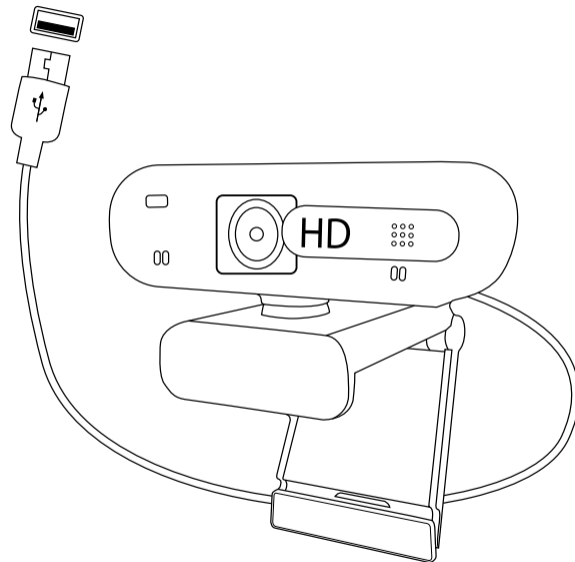

hama

XX
139992

Webcam

C-600 PRO

A

B

C

1 REC - CONTROL LED

2 1080P / 30FPS - 76° - AUTOFOCUS

3 CLOSABLE SPY PROTECTION

4 STEREO MICROPHONE

5 USB-A CABLE 1.8M

6 1/4" THREAD

***hama*****Hama GmbH & Co KG**
86652 Monheim / Germany**Service & Support**

www.hama.com

+49 9091 502-0