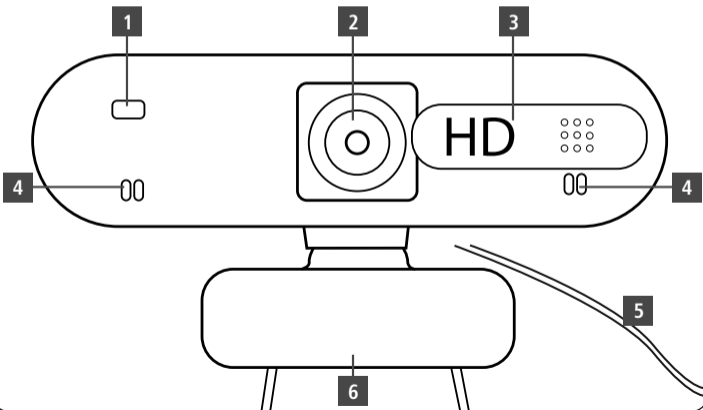

hama

XX
139992

Webcam

C-600 PRO

A

B

C

1 REC - CONTROL LED

2 1080P / 30FPS - 76° - AUTOFOCUS

3 CLOSABLE SPY PROTECTION

4 STEREO MICROPHONE

5 USB-A CABLE 1.8M

6 1/4" THREAD

***hama*****Hama GmbH & Co KG**
86652 Monheim / Germany**Service & Support**

www.hama.com

+49 9091 502-0