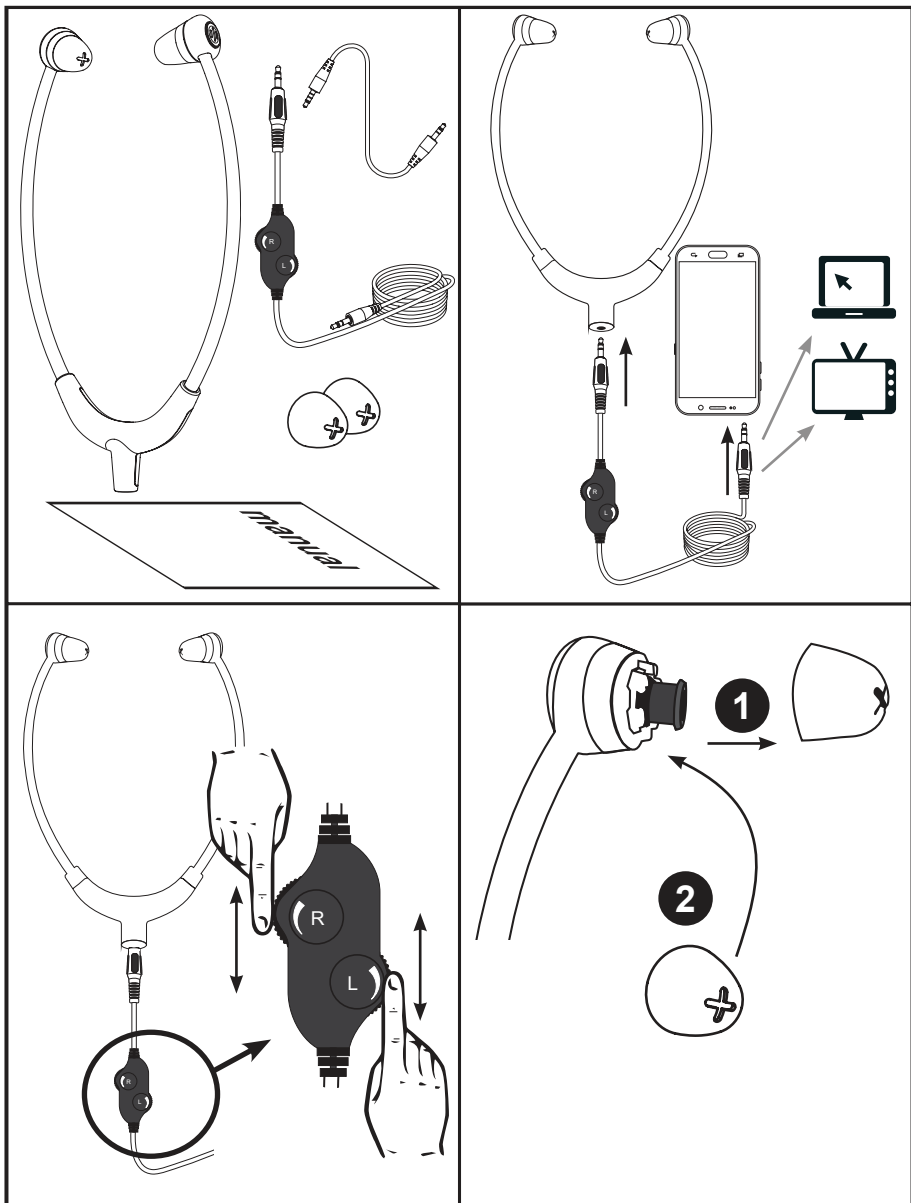

Gebruiksaanwijzing
Manual
Mode 'd emploi
Gebrauchsanleitung

FH-12

FYSIC[®]

Specifications:

1.	Nominal impedance @ 1KHz	16 Ω
2.	Sensitivity @ 1KHz	117dB
3.	Stereo plug size	3.5 mm
4.	Frequency response	20Hz - 20 KHz
5.	Speaker Drive Size	Dia. 9.20mm
6.	Cable lenght (long, with volume control)	3 meter
7.	Cable length (short)	0.7 meter
8.	spare ear tips	1 pair