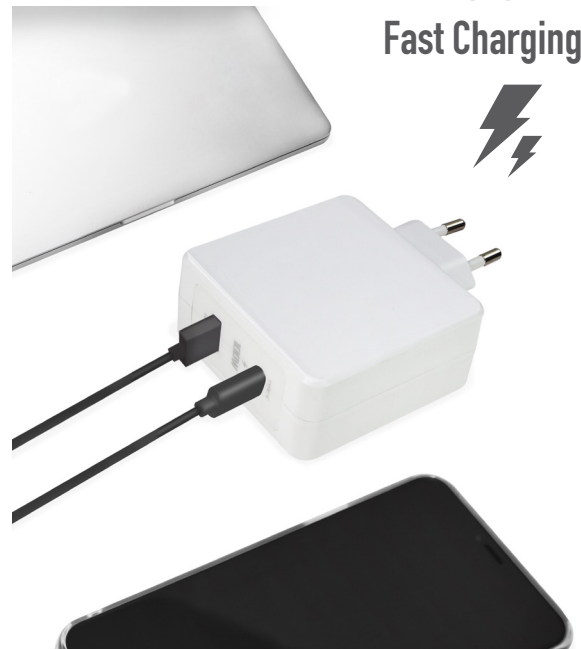

LogiLink®

USB-C™ GaN 100 W
Dual Ports Wall Charger
1x USB-C PD Port & 1x USB-A Port

Art. No.: PA0281

**Compact
& More Powerful**

GaN chargers are physically smaller, and conduct higher voltages than silicon-based chargers with better heat dissipation. Charge two smartphones, tablets or laptops at full speed with 100 W USB-C Power Delivery at home, in the office, or on-the-go.

Extremely safe-comes with overcurrent, overvoltage, overheating and short circuit protections.

Compact size makes it lightweight and easily fits into your laptop bag or backpack. The perfect mobile accessory for traveling.

Widely compatible with most USB-C devices such as smartphones, tablets and much more.

**100W
Fast Charging**

Specification:

Input	230 V AC 50/60 Hz 2 A
Output	USB-C: 5 V/3 A (15 W), 9 V/3 A (27 W), 12 V/3 A (36 W), 15 V/3 A (45 W) 20 V/5 A (100 W) USB-A: 5 V/3 A (15 W), 9 V/3 A (27 W), 12 V/2,5 A (30 W), 20 V/1,5 A (30 W) PPS: 3,3–21 V/3 A Max. total output: 100 W
Efficiency	Level VI
Auto Power Adjustment	Yes
Operating Temperature	-10–40 °C
Storage Temperature	-20–80 °C