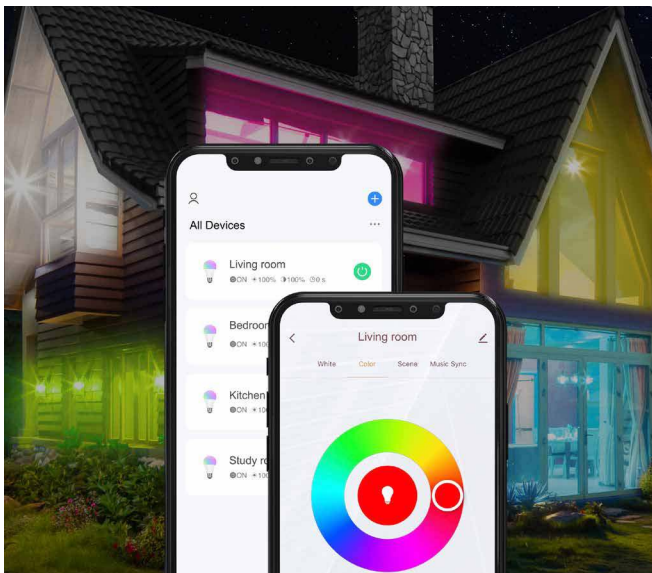

LogiLink®

Wi-Fi LED Candle Light

Art. No.: SH0119

Build Your Smart Home

Change the room color to match your current mood via free smartphone app using Wi-Fi connection.

App Remote Control

Wi-Fi LED Candle Light can be controlled through your existing Wi-Fi network via the free *Smart Life* or *Megos Smart Home* app.

Smart Life

Megos Smart Home

Download the free APP from the App Store or Google Play store.

Wi-Fi
2.4 GHz

E14

330 lm

RGB &
3000-6500 K

4.2 W

Schedule
& Timer

Schedule Unique Lightings

Preset brightness and color modes to fit your activity or interior.

Remote Control from Anywhere

Control your lighting from anywhere with your phone via the app, even if you're not at home.

Works with Amazon Alexa and Google Home

Manage your lights through voice control to make your life effortless.

Specifications:

Wireless Standard	IEEE 802.11b/g/n
Wireless Technology	Wi-Fi
Wireless Frequency Range	2,412–2,472 MHz
Max. Transmission Power	49.204 mW
Max. Transmit Antenna Gain	2 dBi
Input Voltage	AC 230 V, 50 Hz
Energy Consumption per 1000 Hours	4 kWh
Max. Power Consumption	4.2 W
Color Rendering Index (Ra)	>80 Ra
Light Source	LED
Light Color	Warm to cool white & RGB
Color Temperature	RGB + 3000–6500K
Rated Luminous Flux	330 lm
Lamp Shape	Candle
Lamp Cap Type	E14
Beam Angle	160°
Wattage Equivalent	40 W
Dimmable	Yes
Number of Switching Cycles	50000 switching cycles
Rated Lifetime of Lamp	15000 hours
Operation Distance (In Open Area)	Up to 45 m
Operating Temperature	-20–45°C
Operating Humidity	20–85% RH (non-condensing)
Protection Class	IP20
Material	Plastic
Color	White
Dimensions	Ø3.7 x 11.2 cm
Weight	28 g
System Requirements	Android 5 or above / iOS 11 or above