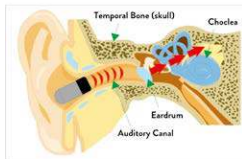

### Bone Conduction Bluetooth Headphone

COMFORT

SAFETY

98MM

44MM

Bone conduction

Normal earbud

Bag included

#### EN

- Bone conduction Headphone
- Bluetooth V5.0
- Waterproof IPX5
- Handsfree calling
- Integrated rechargeable battery 200mAh
- Battery capacity : Up to 8 hours (Music and Talking time)
- included: USB cable, carrying case, earplugs
- Connections : Micro USB input

#### DE

- Bluetooth Knochenleitungskopfhörer
- Bluetooth V5.0
- Wasserdicht IPX5
- Freisprechfunktion
- Integrierter Akku 200mAh
- Batteriespielzeit : bis zu 8 Stunden (Musik und Gesprächsdauer)
- Inklusive: USB-Kabel, Tasche, Ohrstöpsel
- Anschlüsse: Micro USB-Eingang