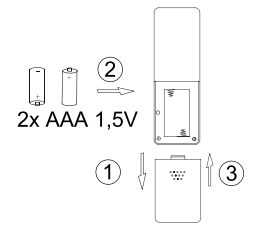

Description	Operation Data
Battery	2x 1,5V AAA
Transmission frequency	2,4GHz
Transmitting power	max. 0,1dBm
No-load current	5uA
Operating current	300uA
Range of the remote control	≤10m