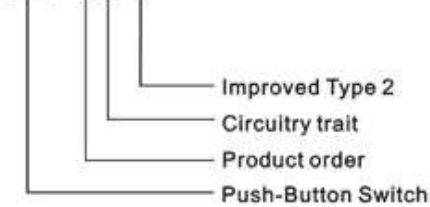

Druckschalter/-Taster Serie PBS-11x

Ordering Information

PBS - 10 B - 2

Specification:

1. Rating: 3A 125VAC; 1A 250VAC
2. Contact Resistance: 20m Ω max.
3. Insulation Resistance: 500VDC 100M Ω min.
4. Dielectric strength: 1000VAC, 1Minute
5. Electrical Life: 50,000 Cycles

Circuitry trait

A	ON — OFF	Push on/Push off	With lock
B	OFF — (ON)	Push on	Momentary (Open type)
C	ON — (OFF)	Push off	Momentary (Close type)

() : Indicates Momentary

Push-button color

Red	White
Green	Black
Orange	Yellow
Blue	