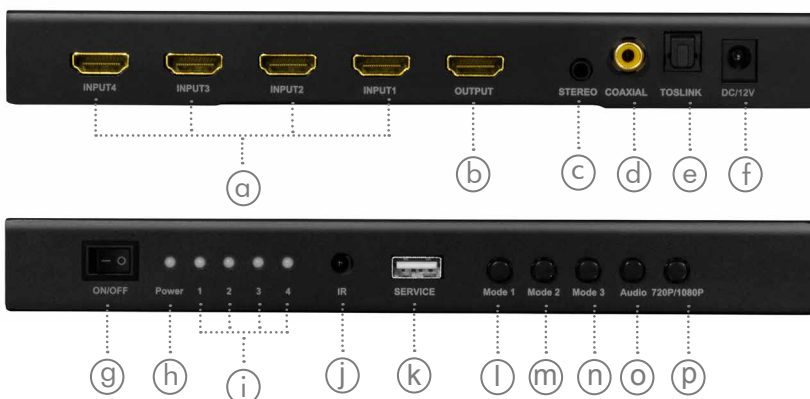

LogiLink®

4x1 HDMI™ Switch Multiviewer 1080p/60 Hz

Art. No.: HD0052

Supports four HDMI input sources to be displayed on one screen with three multi-view modes and seamlessly switch the four HDMI inputs. It also can be controlled through the front panel button or IR control.

Features:

- » Supports multiplexed HDMI 4-input and 1-output
- » Supports 4 by 1 quad multiviewer and seamless switch (with same resolution)
- » Supports scaler up and scaler down function
- » Compliant with HDCP 1.3
- » Supports multi output resolution, up to 1080p@60 Hz
- » Supports digital audio format LPCM/AC3/DTS
- » Supports manual control and IR remote control
- » Supports USB upgrade
- » Supports uncompressed audio such as LPCM
- » Supports compressed audio such as DTS, Dolby Digital (including DTS-HD Master Audio™ and Dolby TrueHD)

- (a) HDMI input 1-4 ports
- (b) HDMI output port
- (c) Stereo audio output
- (d) Coaxial audio output
- (e) Toslink audio output
- (f) DC 12 V input
- (g) Power ON/OFF button
- (h) Power LED indicator
- (i) Input 1–4 LED indicator
- (j) IR Receiver
- (k) Service Port: For firmware update
- (l) Mode 1: “+” type , “H” type, “I” type modes switch button
- (m) Mode 2: Fullscreen mode seamless switch button
- (n) Mode 3: One bigger and three smaller windows mode switch button
- (o) Audio channel output select button
- (p) HDMI output resolution 720p/1080p switch button

Mode 3: The four HDMI input sources are displayed with one bigger and three smaller windows on one screen. In this mode, press the button 1–4 will select the corresponding channel to the bigger window