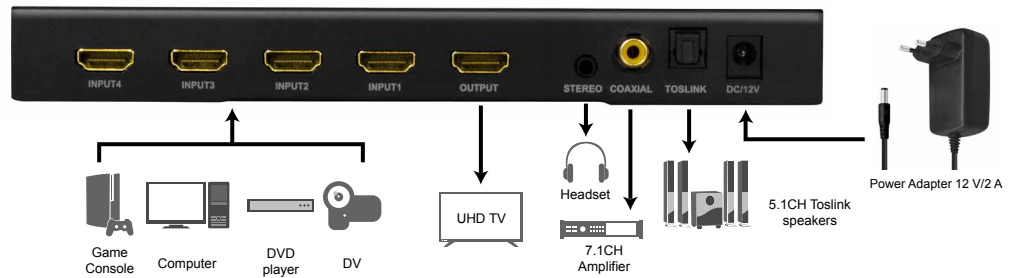

Specifications:

Input Ports	4x HDMI-A female, 1x DC power jack
Output Port	1x HDMI-A female, 1x Stereo, 1x Coaxial, 1x Toslink
HDMI Version	1.3
HDCP Version	1.3 (only for input)
Output Resolution	480i/60 Hz, 576i/50 Hz, 1080i/50/60 Hz, 480p/60 Hz, 576p/50 Hz, 720p/50/60 Hz, 1080p/24/25/30/50/60 Hz
Video Bandwith	2.25 Gbps/225 MHz
3D Supporting	Yes
Input and output DDC signal	Yes
Chassis Material	Metal
LED Indicator	Yes
IR Remote Support	Yes
Power Consumption	8 W max.
Power Supply	12 V/2 A
Uncompressed Audio	LPCM 2.0/5.1/7.1 CH 44.1/48 KHz
Compressed Audio	DTS, Dobby Digital
Operating Temperature	0°C–70°C
Operating Humidity	10%–85% RH (no condensation)
Storage Temperature	-10°C–80°C
Storage Humidity	5%–90% RH (no condensation)
Dimensions	21.3x10x2.5 cm
Weight	0.463 kg

*The specifications and pictures are subject to change without prior notice.
*All trade names referenced are the registered trademarks of their respective owners.

Made in China