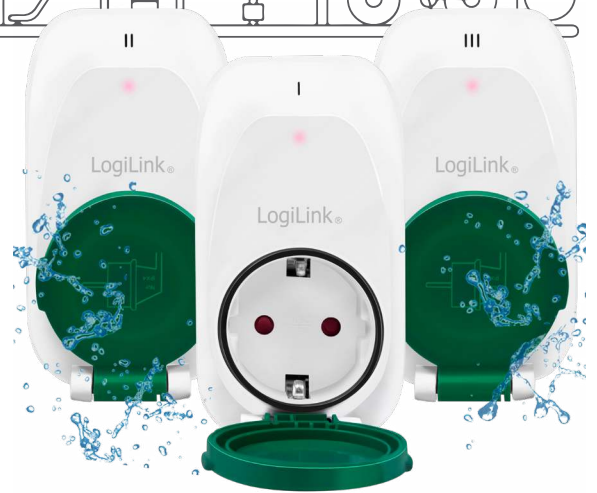

## Outdoor Remote Power Socket Set

3 x Sockets & 1 x Remote Control

Art. No.: EC0008

Seamlessly control your outdoor appliances such as lights, decor, sprinkler systems, and more with a convenient remote control. Perfect for outdoor use.

### Simply Plug-and-Play

Just plug it in and get started or synchronize the sockets according to your needs. No need for Wi-Fi connection, smartphone, or smarthome device.

### Powerful Signal

Strong RF signal works through doors and walls without interfering with other electronics. It can transmit as far as 30m transmission range.