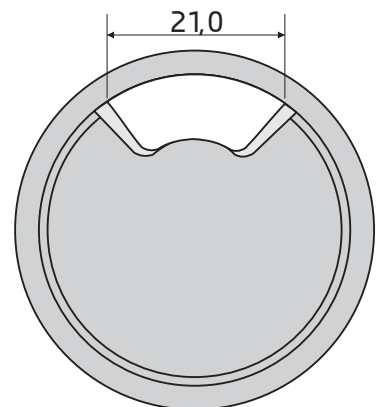

**Desk Cable fixer, 50mm, Black**

**Close**

**Specification**

Material: ABS plastic

Color: Black

For desk hole:  $\varnothing 50$  mm