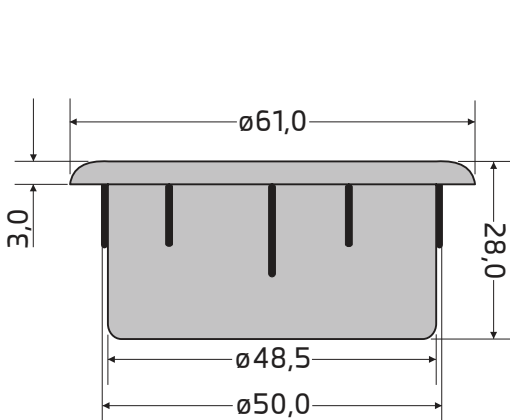

**Desk Cable fixer, 50mm, Black**

**Close**

**Specification**

Material: ABS plastic

Color: Black

For desk hole:  $\varnothing 50$  mm