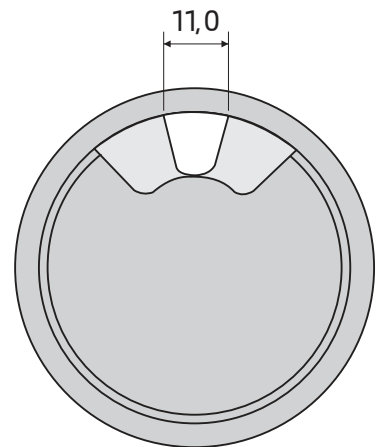

**Desk Cable fixer, 50mm, Black**

**Close**

**Specification**

Material: ABS plastic

Color: Black

For desk hole:  $\varnothing 50$  mm