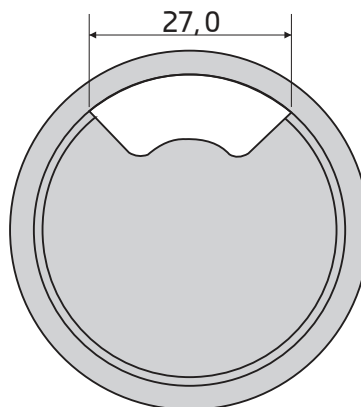

**Desk Cable fixer, 50mm, Black**

**Close**

**Specification**

Material: ABS plastic

Color: Black

For desk hole:  $\varnothing 50$  mm