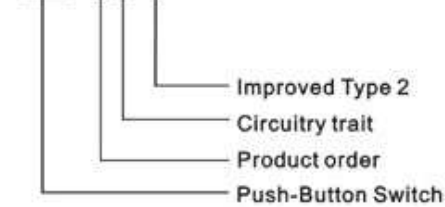

Druckschalter/-Taster Serie PBS-11x

Ordering Information

PBS - 10 B - 2

Specification:

1. Rating: 3A 125VAC; 1A 250VAC
2. Contact Resistance: 20mΩ max.
3. Insulation Resistance: 500VDC 100MΩ min.
4. Dielectric strength: 1000VAC, 1Minute
5. Electrical Life: 50,000 Cycles

Circuitry trait

A	ON — OFF	Push on/Push off	With lock
B	OFF — (ON)	Push on	Momentary (Open type)
C	ON — (OFF)	Push off	Momentary (Close type)

() : Indicates Momentary

Push-button color

Red	White
Green	Black
Orange	Yellow
Blue	