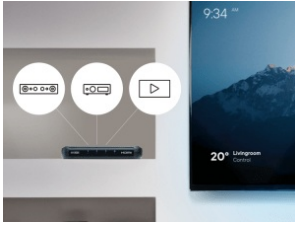

ONE[®]
FOR ALL

SV1632 HDMI switch

Smart

3 to 1

1080P

FULL HD

Full HD
Compatible

4K

ULTRA HD

HDMI

Connect up to 3 devices to 1 single HDMI port on your television without any compromise.

This HDMI switch is True 4K Compatible with RGB 4:4:4 full colour depth. Our latest Smart HDMI switcher switches inputs automatically but you can always use the included remote control if you prefer.

Consumer benefits

3 Devices to 1 HDMI TV Input

Automatic switch

Smart HDMI 2.0 Switch

Logistical information

Version Number	SV1632-000-0001
Model Name	SV1632
Product Dimensions CM (LxWxH)	13x7.6x2.1
Packaging Dimensions CM (LxWxH)	8.5x3.8x16.7
Packed Product Weight Gross (KG)	0.13
EAN Packaging	8716184075520
Quantity Inner	6
Inner Dimensions CM (LxWxH)	18.2x12.8x18.4
Inner Weight Gross (KG)	1.15
EAN Inner	8716184075537
Quantity Master	24
Master Dimensions CM (LxWxH)	38.3x27.5x20.6
Master Weight Gross (KG)	10.2
EAN Master	8716184075544

Specifications

Features

- Full HD video support: up to 4K Ultra HD (4K2K@60 Hz), RGB 4:4:4,
- 3D video support
- Smart Switch Technology

HDMI device support

- Set Top Box Satellite
- Set Top Box Cable
- Set Top Box Terrestrial
- Blu-Ray
- DVD
- Game Console
- Digital Camera
- Camcorders
- Smartphones