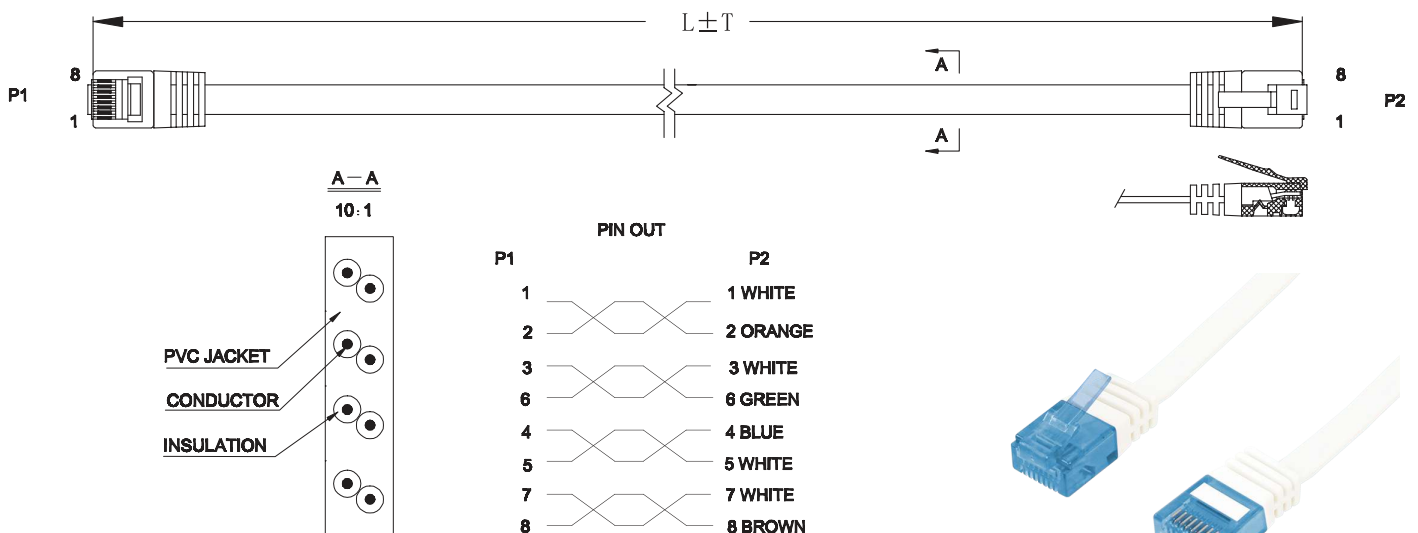

Technical Drawing

www.logilink.com

RoHS
compliant

Made in China

* The specifications and pictures are subject to change without notice.
* All trade names referenced are the registered trademark of their respective owners.