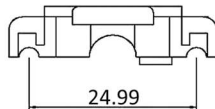

.XX: ± 0.25

PH9LM

PH15LM

PH25LM

Long Screw

Order Information

Identifier:	No. of Contacts:	Version:	Colour:
PH	#	L	M
Housing with screw locking	9: 9 poles 15: 15 poles 25: 25 poles	long thumbscrews	metalized