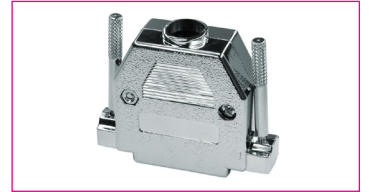

D-Sub Accessories Plastic Housings

Metalized, long Thumbscrews

MATERIAL:

Material (Housing): plastic

HANDLING:

Packaging: bulk

TOLERANCE:

.X: ± 0.38

.XX: ± 0.25

PH9LM

PH15LM

PH25LM

Long Screw

Order Information

Identifier:	No. of Contacts:	Version:	Colour:
PH	#	L	M
Housing with screw locking	9: 9 poles 15: 15 poles 25: 25 poles	long thumbscrews	metalized