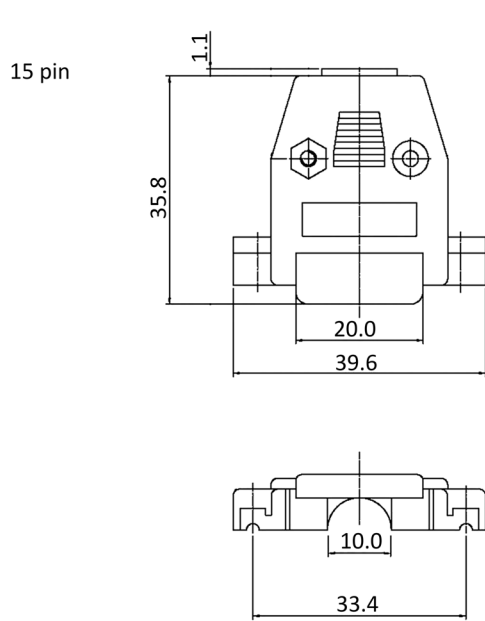

D-Sub Accessories Plastic Housings

Metalized, long Thumbscrews

MATERIAL:

Material (Housing): plastic

HANDLING:

Packaging: bulk

TOLERANCE:

.X: ± 0.38

.XX: ± 0.25

PH9LM

PH15LM

PH25LM

Long Screw

Order Information

Identifier:	No. of Contacts:	Version:	Colour:
PH	#	L	M
Housing with screw locking	9: 9 poles 15: 15 poles 25: 25 poles	long thumbscrews	metalized