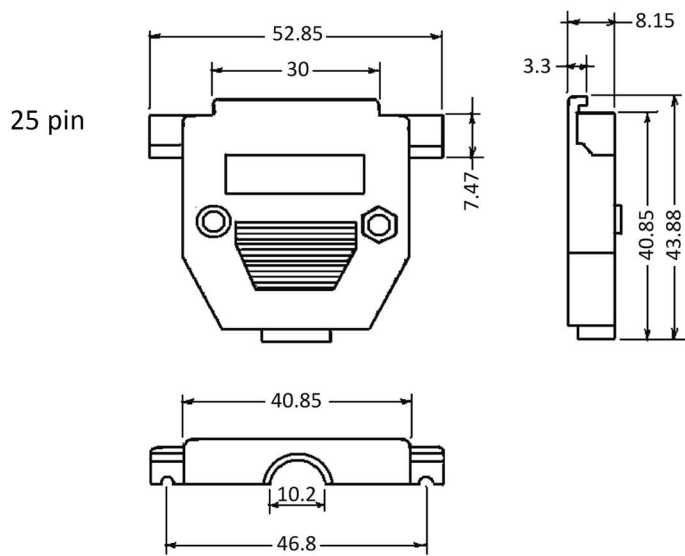

D-Sub Accessories Plastic Housings

Metalized, long Thumbscrews

MATERIAL:

Material (Housing): plastic

HANDLING:

Packaging: bulk

TOLERANCE:

.X: ± 0.38

.XX: ± 0.25

PH9LM

PH15LM

PH25LM

Long Screw

Order Information

Identifier:	No. of Contacts:	Version:	Colour:
PH	#	L	M
Housing with screw locking	9: 9 poles 15: 15 poles 25: 25 poles	long thumbscrews	metalized