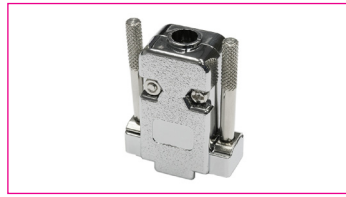

D-Sub Accessories Plastic Housings

Metalized, long Thumbscrews

MATERIAL:

Material (Housing): plastic

HANDLING:

Packaging: bulk

TOLERANCE:

.X: ± 0.38

.XX: ± 0.25

PH9LM

PH15LM

PH25LM

Long Screw

Order Information

Identifier:	No. of Contacts:	Version:	Colour:
PH	#	L	M
Housing with screw locking	9: 9 poles 15: 15 poles 25: 25 poles	long thumbscrews	metalized