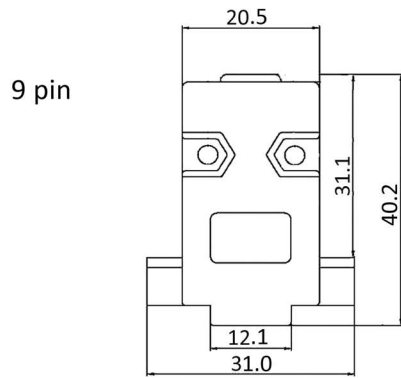

D-Sub Accessories Plastic Housings

Metalized, long Thumbscrews

MATERIAL:

Material (Housing): plastic

HANDLING:

Packaging: bulk

TOLERANCE:

.X: ± 0.38

.XX: ± 0.25

PH9LM

PH15LM

PH25LM

Long Screw

Order Information

Identifier:	No. of Contacts:	Version:	Colour:
PH	#	L	M
Housing with screw locking	9: 9 poles 15: 15 poles 25: 25 poles	long thumbscrews	metalized