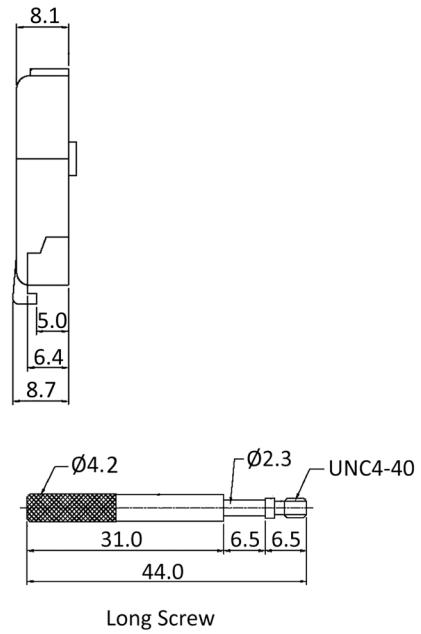

D-Sub Accessories Plastic Housings

Metalized, long Thumbscrews

MATERIAL:

Material (Housing): plastic

HANDLING:

Packaging: bulk

TOLERANCE:

.X: ± 0.38

.XX: ± 0.25

PH9LM

PH15LM

PH25LM

Long Screw

Order Information

Identifier:	No. of Contacts:	Version:	Colour:
PH	#	L	M
Housing with screw locking	9: 9 poles 15: 15 poles 25: 25 poles	long thumbscrews	metalized