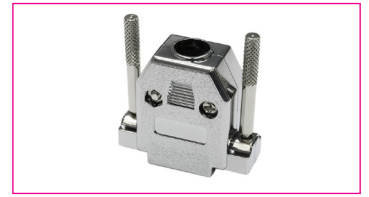

D-Sub Accessories Plastic Housings

Metalized, long Thumbscrews

MATERIAL:

Material (Housing): plastic

HANDLING:

Packaging: bulk

TOLERANCE:

.X: ± 0.38

.XX: ± 0.25

PH9LM

PH15LM

PH25LM

Long Screw

Order Information

Identifier:	No. of Contacts:	Version:	Colour:
PH	#	L	M
Housing with screw locking	9: 9 poles 15: 15 poles 25: 25 poles	long thumbscrews	metalized