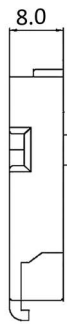

D-Sub Accessories Plastic Housings

Metalized, long Thumbscrews

MATERIAL:

Material (Housing): plastic

HANDLING:

Packaging: bulk

TOLERANCE:

.X: ± 0.38

.XX: ± 0.25

PH9LM

PH15LM

PH25LM

Long Screw

Order Information

Identifier:	No. of Contacts:	Version:	Colour:
PH	#	L	M
Housing with screw locking	9: 9 poles 15: 15 poles 25: 25 poles	long thumbscrews	metalized