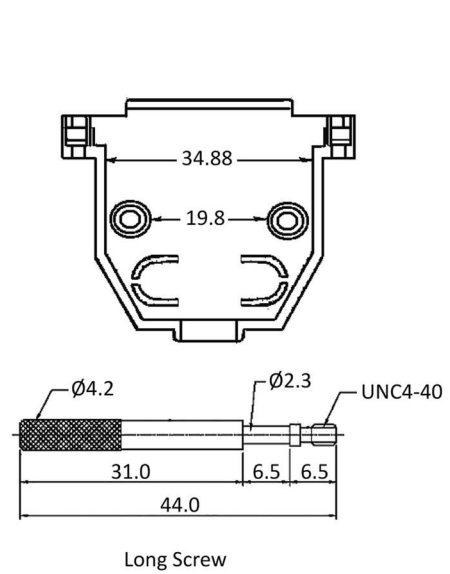

D-Sub Accessories Plastic Housings

Metalized, long Thumbscrews

MATERIAL:

Material (Housing): plastic

HANDLING:

Packaging: bulk

TOLERANCE:

.X: ± 0.38

.XX: ± 0.25

PH9LM

PH15LM

PH25LM

Long Screw

Order Information

Identifier:	No. of Contacts:	Version:	Colour:
PH	#	L	M
Housing with screw locking	9: 9 poles 15: 15 poles 25: 25 poles	long thumbscrews	metalized