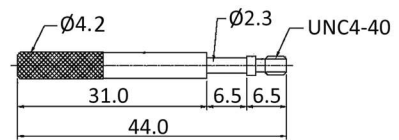

.XX: ± 0.25

PH9LM

PH15LM

PH25LM

Long Screw

Order Information

Identifier:	No. of Contacts:	Version:	Colour:
PH	#	L	M
Housing with screw locking	9: 9 poles 15: 15 poles 25: 25 poles	long thumbscrews	metalized