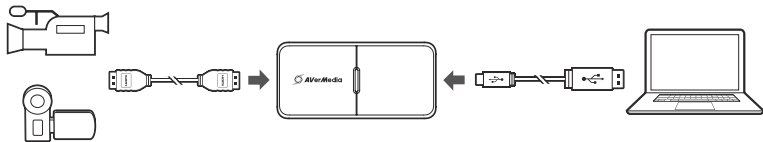

Inside the Box

EN

These are what you'll find in the box:

1. HDMI Port
2. LED Indicator
3. USB Type-C Port

Live Streamer CAP 4K

USB Type-C to
Type-A Cable

Quick Guide

Connection & LED Indications