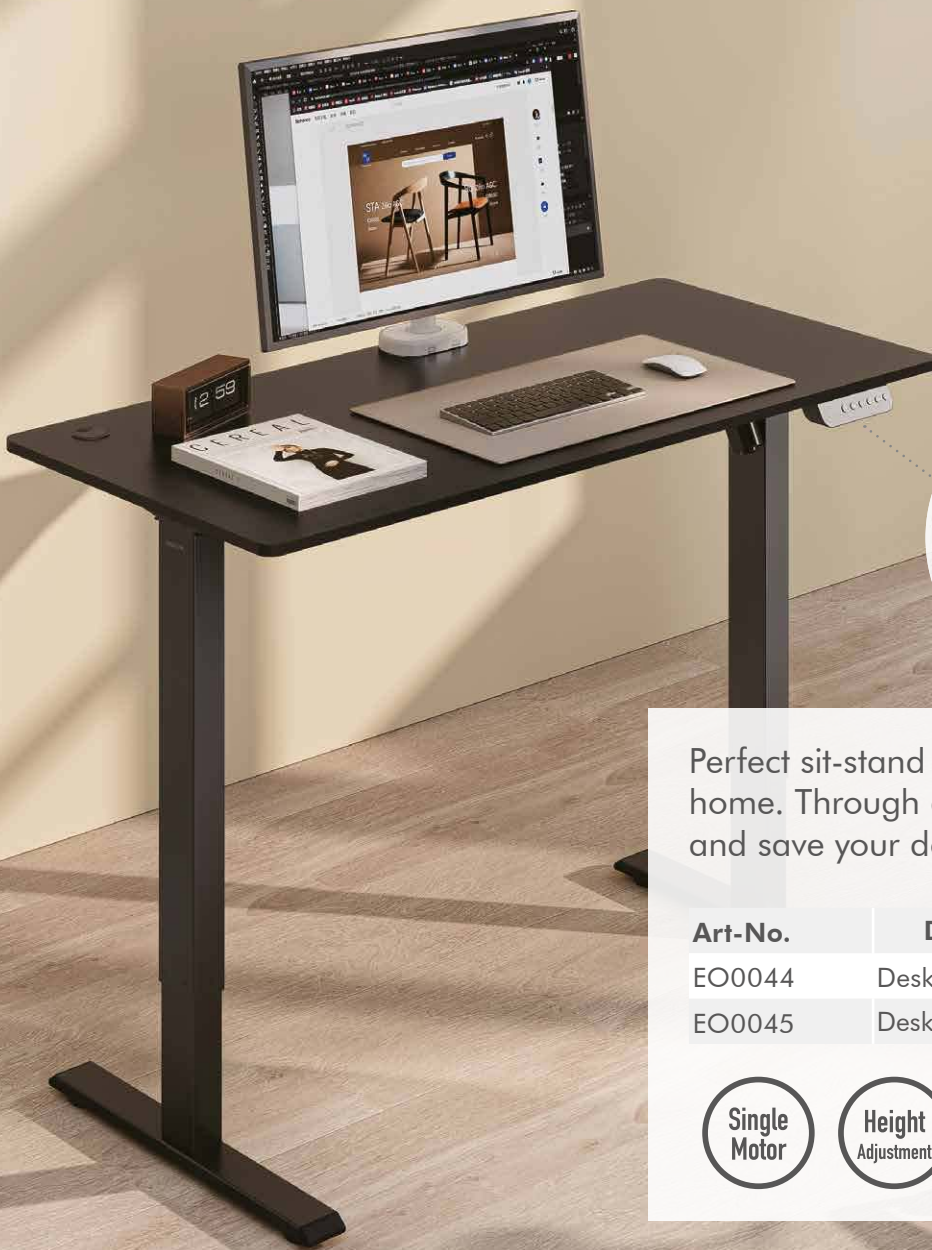

## Electrically Adjustable Sit-Stand Desk

Art. No.: EO0044  
EO0045

Perfect sit-stand desk for office, school and home. Through digital control panel to adjust and save your desired height.

Art-No.	Description	EAN Code
EO0044	Desk frame only	4052792070378
EO0045	Desktop included	4052792070385

Cable grommets

2 column stages offer more adjustability.

Adjustable feet level and adapt to most floor surface.

### Digital LED Memory Controller

Customizable settings to your desired heights.

Effortlessly switch between sitting and standing position.

\*The specifications and pictures are subject to change without prior notice.  
\*All trade names referenced are the registered trademarks of their respective owners.

## Specifications:

Art. No.	EO0044	EO0045
Motor Quantity	1	1
Material	Steel, aluminum, plastic	Particle board & melamine, steel, plastic, aluminum
Desktop Size	Suggested Size: (1200–1500) x (600–800) mm	1200 x 600 mm
Tabletop Thickness	≥ 15 mm	15 mm
Weight Capacity	80 kg	70 kg
Height Range	700–1120 mm	720–1140 mm
Column Segments	Two stage column	Two stage column
Frame Color	Matte Black	Matte Black
Adjustable Feet Pad	Yes	Yes
Power Input	230 V	230 V
Power Cable Length	1.8 m	1.8 m
Max. Speed	16 mm/s	16 mm/s
Controller Type	Button control panel	Button control panel
Operating Temperature	-5–40°C	-5–40°C
Dimensions	1122 x 580 x 700–1120 mm	1200 x 600 x 720–1140 mm