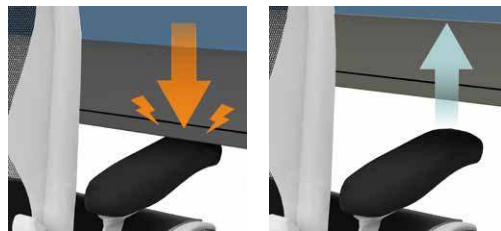

## Electrically Adjustable Sit-Stand Desk

Art. No.: EO0044  
EO0045

Perfect sit-stand desk for office, school and home. Through digital control panel to adjust and save your desired height.

Art-No.	Description	EAN Code
EO0044	Desk frame only	4052792070378
EO0045	Desktop included	4052792070385

Cable grommets

2 column stages offer more adjustability.

Adjustable feet level and adapt to most floor surface.

### Safety Collision Avoidance System

If the desk hits an object, it will move in the opposite direction upward (downward) for about 3 cm.