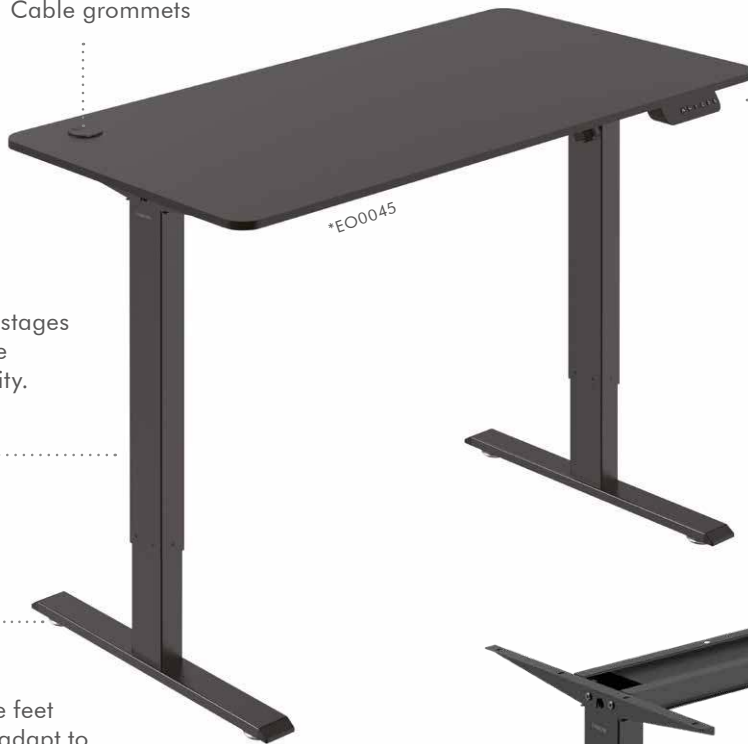

## Electrically Adjustable Sit-Stand Desk

Art. No.: EO0044  
EO0045

Perfect sit-stand desk for office, school and home. Through digital control panel to adjust and save your desired height.

Art-No.	Description	EAN Code
EO0044	Desk frame only	4052792070378
EO0045	Desktop included	4052792070385

Cable grommets

2 column stages offer more adjustability.

Adjustable feet level and adapt to most floor surface.

### Safety Collision Avoidance System

If the desk hits an object, it will move in the opposite direction upward (downward) for about 3 cm.

## Specifications:

Art. No.	EO0044	EO0045
Motor Quantity	1	1
Material	Steel, aluminum, plastic	Particle board & melamine, steel, plastic, aluminum
Desktop Size	Suggested Size: (1200–1500) x (600–800) mm	1200 x 600 mm
Tabletop Thickness	≥ 15 mm	15 mm
Weight Capacity	80 kg	70 kg
Height Range	700–1120 mm	720–1140 mm
Column Segments	Two stage column	Two stage column
Frame Color	Matte Black	Matte Black
Adjustable Feet Pad	Yes	Yes
Power Input	230 V	230 V
Power Cable Length	1.8 m	1.8 m
Max. Speed	16 mm/s	16 mm/s
Controller Type	Button control panel	Button control panel
Operating Temperature	-5–40°C	-5–40°C
Dimensions	1122 x 580 x 700–1120 mm	1200 x 600 x 720–1140 mm