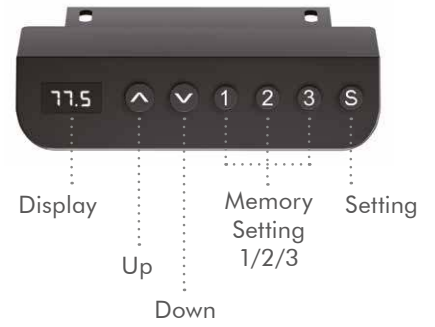

## Electrically Adjustable Sit-Stand Desk

Art. No.: EO0044  
EO0045

Perfect sit-stand desk for office, school and home. Through digital control panel to adjust and save your desired height.

Art-No.	Description	EAN Code
EO0044	Desk frame only	4052792070378
EO0045	Desktop included	4052792070385

Cable grommets

2 column stages offer more adjustability.

Adjustable feet level and adapt to most floor surface.

### Safety Collision Avoidance System

If the desk hits an object, it will move in the opposite direction upward (downward) for about 3 cm.

## Specifications:

Art. No.	EO0044	EO0045
Motor Quantity	1	1
Material	Steel, aluminum, plastic	Particle board & melamine, steel, plastic, aluminum
Desktop Size	Suggested Size: (1200–1500) x (600–800) mm	1200 x 600 mm
Tabletop Thickness	≥ 15 mm	15 mm
Weight Capacity	80 kg	70 kg
Height Range	700–1120 mm	720–1140 mm
Column Segments	Two stage column	Two stage column
Frame Color	Matte Black	Matte Black
Adjustable Feet Pad	Yes	Yes
Power Input	230 V	230 V
Power Cable Length	1.8 m	1.8 m
Max. Speed	16 mm/s	16 mm/s
Controller Type	Button control panel	Button control panel
Operating Temperature	-5–40°C	-5–40°C
Dimensions	1122 x 580 x 700–1120 mm	1200 x 600 x 720–1140 mm