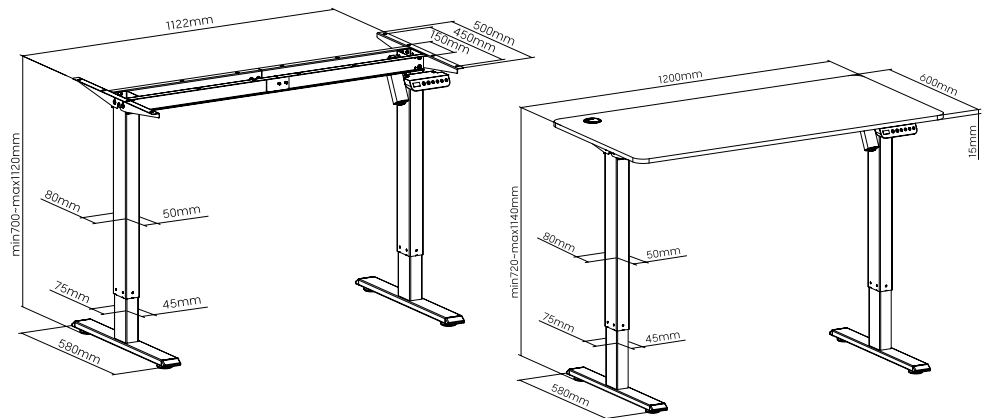

## Specifications:

Art. No.	EO0044	EO0045
Motor Quantity	1	1
Material	Steel, aluminum, plastic	Particle board & melamine, steel, plastic, aluminum
Desktop Size	Suggested Size: (1200–1500) x (600–800) mm	1200 x 600 mm
Tabletop Thickness	≥ 15 mm	15 mm
Weight Capacity	80 kg	70 kg
Height Range	700–1120 mm	720–1140 mm
Column Segments	Two stage column	Two stage column
Frame Color	Matte Black	Matte Black
Adjustable Feet Pad	Yes	Yes
Power Input	230 V	230 V
Power Cable Length	1.8 m	1.8 m
Max. Speed	16 mm/s	16 mm/s
Controller Type	Button control panel	Button control panel
Operating Temperature	-5–40°C	-5–40°C
Dimensions	1122 x 580 x 700–1120 mm	1200 x 600 x 720–1140 mm