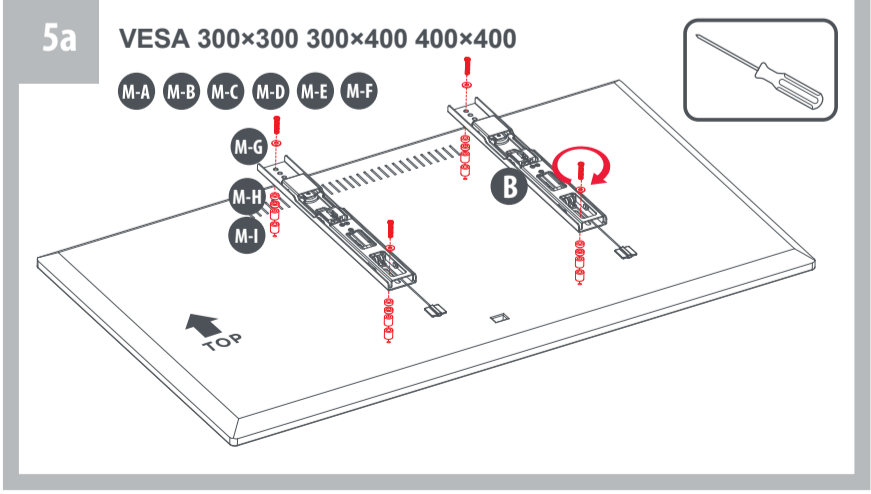

- Package W**
- W-A** 2 x ST6.3x55mm
 - W-B** 2 x ø10x50mm
 - W-C** 2 x D6

Separate the waste
Differenzia i Rifiuti

Universal Electronics BV - Europe & International
P.O. Box 3339, 71500 DH Enschede
The Netherlands
RDN-1150323

START

2

WARNING

Please verify that the supporting surface will safely support the combined weight of the equipment and all attached hardware and components

3a

FINISH