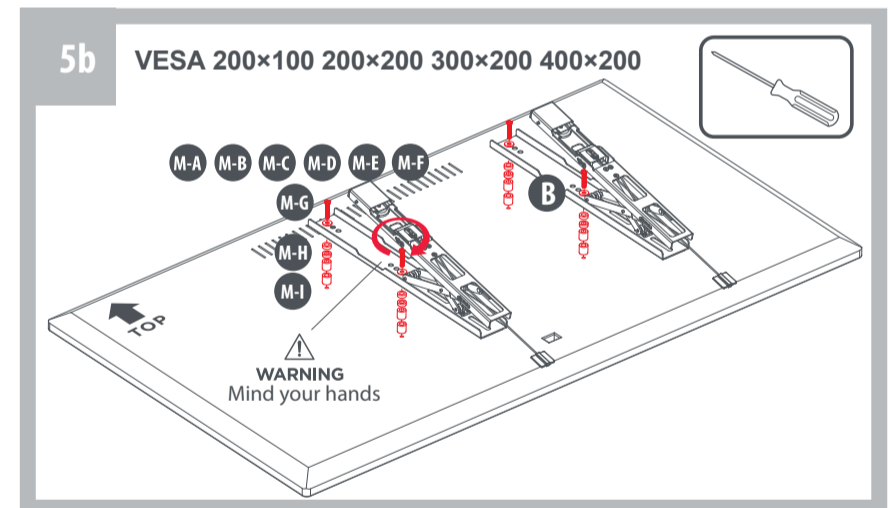

- Package W**
- W-A** 2 x ST6.3x55mm
 - W-B** 2 x ø10x50mm
 - W-C** 2 x D6

Separate the waste
Differenzia i Rifiuti

Universal Electronics BV - Europe & International
P.O. Box 3339, 71500 DH Enschede
The Netherlands
RDN-1150323

START

2

WARNING

Please verify that the supporting surface will safely support the combined weight of the equipment and all attached hardware and components

3a

FINISH