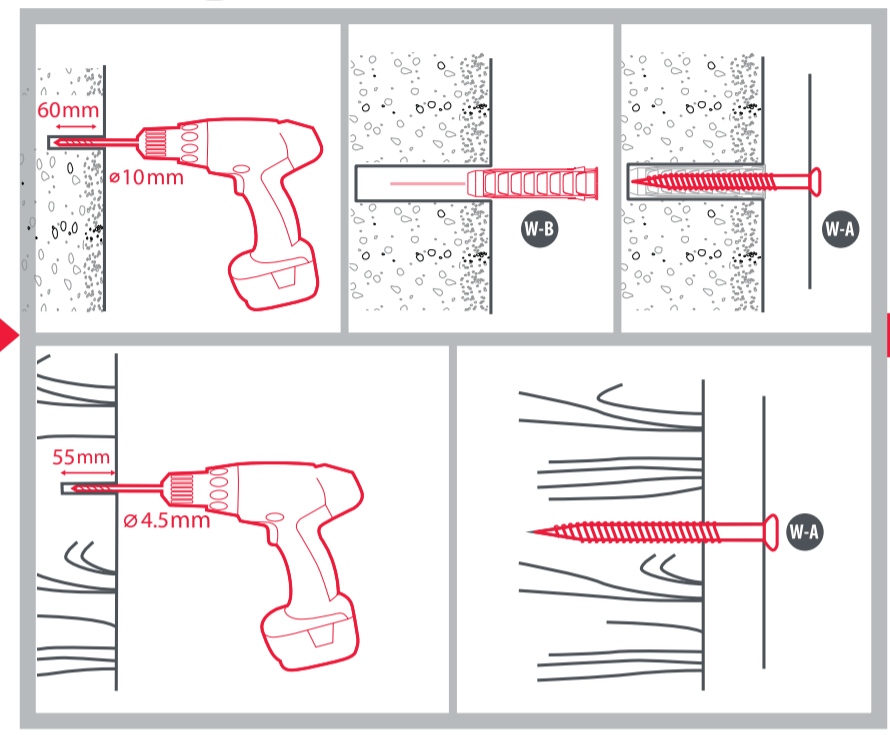

- Package W**
- W-A** 2 x ST6.3x55mm
 - W-B** 2 x ø10x50mm
 - W-C** 2 x D6

Separate the waste
Differenzia i Rifiuti

Universal Electronics BV - Europe & International
P.O. Box 3339, 71500 DH Enschede
The Netherlands
RDN-1150323

START

2

WARNING

Please verify that the supporting surface will safely support the combined weight of the equipment and all attached hardware and components

3a

FINISH